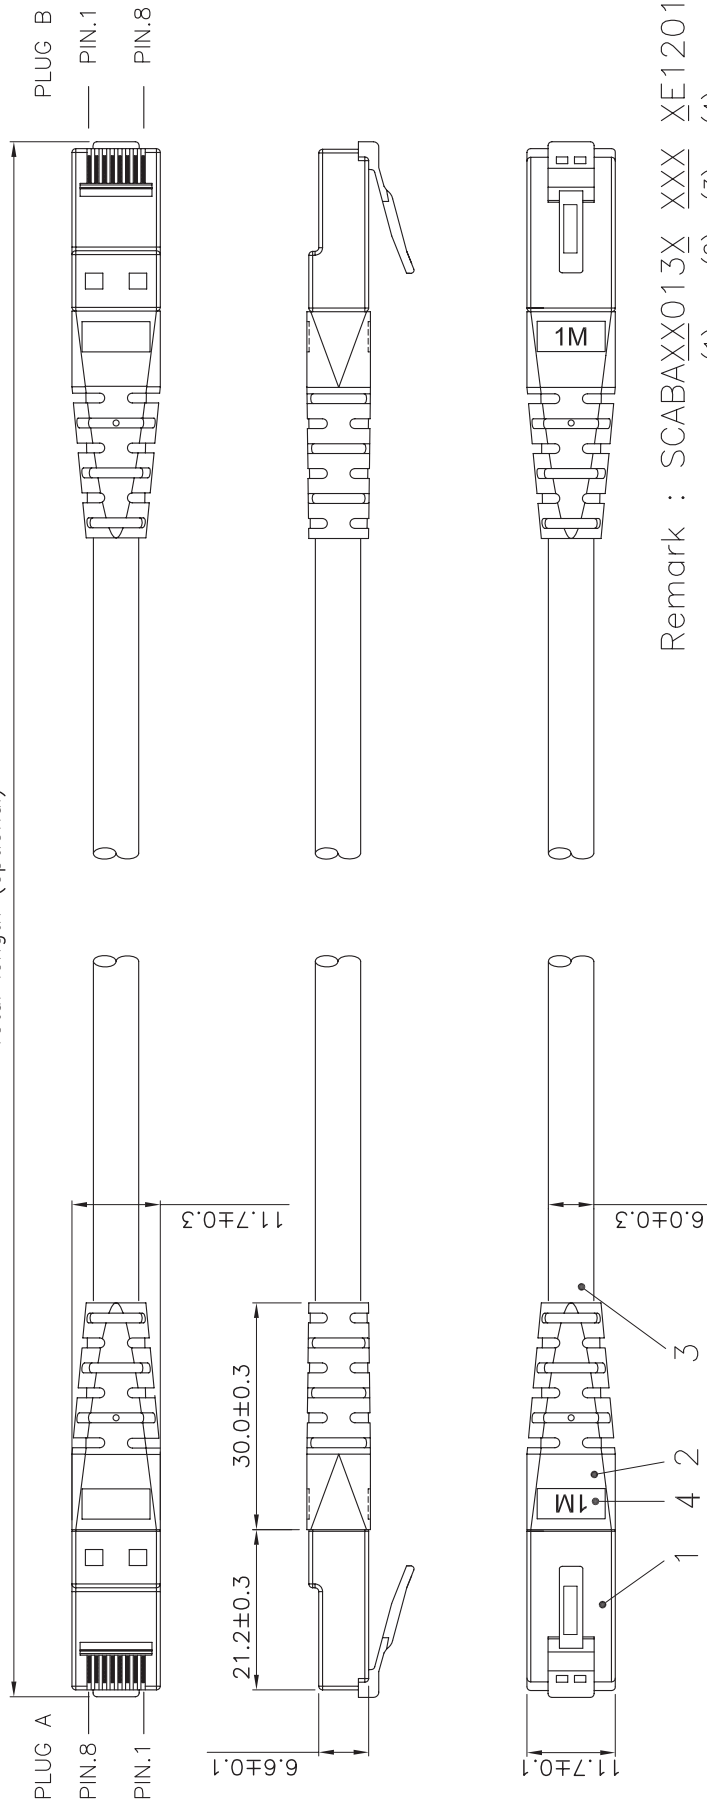

Datenblatt - Fiche technique - Data sheet

21.15.1554

ROLINE UTP-Patchkabel Kat.6, blau, 3,0 m

Cordon ROLINE Cat.6 UTP, bleu, 3,0 m

ROLINE UTP Patch Cord, Cat.6, blue, 3.0 m

Total length (optional)

Remark : SCABAXX013X XXX XE1201

- (1) XX : Jacket Color
 - 01=Black(RAL9011), 02=Gray(RAL7035), 03=Red(RAL3031)
 - 05=White(RAL9010), 06=Yellow(RAL1021), 07=Blue(RAL5015)
 - 08=Green(RAL6029), 09=Orange(RAL2003), 10=Purple(RAL4005)
 - 11=Pink(RAL4003)
- (2) X : Wiring
 - 1=T568A, 2=T568B, 3=T568A & T568B combination
- (3) XXX : Length
- (4) Length Unit : 1=cm, 2=meter, 3=feet.
 - (3)(4) : 0501=0.5meter(50cm), 0012=1meter, 0102=10meter
 - 0033=3feet, 0103=10feet

Specification :

- Material :
- 1. RJ45 Plug : (P/N : PU8850)
 - 1-1. Housing : Polycarbonate, UL 94V-2, Transparent color.
 - 1-2. Contact material : Phosphor Bronze with 50-60 micro-inch Nickel plated.
 - 1-3. Contact finished : Min. 50 micro-inch Gold plated.
- 2. Narrow PVC Molded.
- 3. Cable : UTP UnShielded and Twisted,
 - 4 pair Stranded wire UL material approved.
 - 24 AWG conductor and PVC jacket.
- 4. length mark(latch side) : 0.3M,0.5M,0.75M,1M,1.5M,2M,3M,5M,7M,7.5M, 10M,15M,20M,25M,30M.
- 5. Print : roline UTP PATCH CABLE 24AWG 4PR EIA/TIA-568B.2-1
CAT.6 XXXXXXX-X

DRAWING		17.MAR.2009		Connie	
CHECK		17.MAR.2009		KLi	
APPROVAL		17.MAR.2009		Yty	
SCALE		1/1 (A4)	UNIT	mm	
DRAWING NO.		21.15.XXXX(SAT)		ITEM NO.: 21.15.XXXX	
DRAWING CLASSIFICATION		SHEET		1 OF 1	
DES.: C6 UTP Patch Cord					
GENERAL TOLERANCE OR DIMENSIONS		X.XXX ±0.005 X.XX ±0.05 X.X ±0.1			